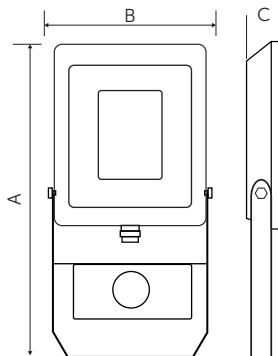

Without PIR

	10W	20W	30W	50W	100W	200W
A	133mm	149mm	177mm	248mm	190mm	257mm
B	100mm	116mm	145mm	209mm	270mm	351mm
C	21.5mm	23mm	23mm	23mm	31mm	35mm

With PIR

	10W	20W	30W	50W
A	215mm	230mm	275mm	347mm
B	117mm	134mm	168mm	223mm
C	46mm	46mm	46mm	46mm